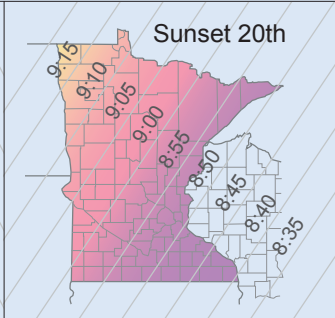

MONDAY

TUESDAY

WEDNESDAY

THURSDAY

FRIDAY

SATURDAY

JUNE 2020

S	M	T	W	T	F	S
1	2	3	4	5	6	
7	8	9	10	11	12	13
14	15	16	17	18	19	20
21	22	23	24	25	26	27
28	29	30				