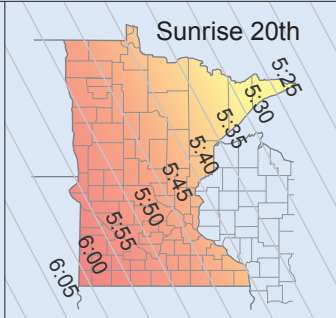

MONDAY

TUESDAY

WEDNESDAY

THURSDAY

FRIDAY

SATURDAY

JUNE 2020

S	M	T	W	T	F	S
1	2	3	4	5	6	
7	8	9	10	11	12	13
14	15	16	17	18	19	20
21	22	23	24	25	26	27
28	29	30				