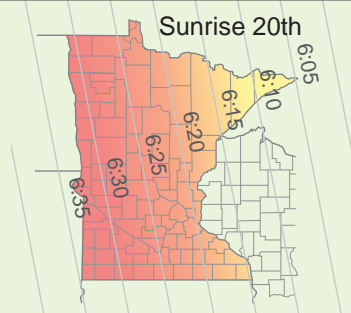

SUNDAY

MONDAY

TUESDAY

WEDNESDAY

THURSDAY

FRIDAY

SATURDAY

SUN R/S
6:44 am
7:48 pm

MOON R/S
1:19 pm
4:21 am

NORMALS
Max 52/Min 34

RECORDS
High: 86/1991
Low: 10/1979
Pcpn: 2.58/2006
Snow: 6.0/1962

Rama Navami

SUN R/S
6:42 am
7:49 pm

MOON R/S
2:31 pm
4:48 am

NORMALS
Max 53/Min 34

RECORDS
High: 83/1991
Low: 6/1936
Pcpn: 1.72/1919
Snow: 8.9/1923

SUN R/S
6:40 am
7:50 pm

MOON R/S
3:40 pm
5:10 am

NORMALS
Max 53/Min 34

RECORDS
High: 83/1991
Low: 9/1997
Pcpn: 0.73/1906
Snow: 5.0/1980

SUN R/S
6:38 am
7:51 pm

MOON R/S
4:46 pm
5:28 am

NORMALS
Max 54/Min 35

RECORDS
High: 81/1930
Low: 15/1997
Pcpn: 0.75/1919
Snow: 5.5/1894

Duluth
High: 65/1925
Low: -4/1975

SUN R/S
6:37 am
7:53 pm

MOON R/S
5:50 pm
5:44 am

NORMALS
Max 54/Min 35

RECORDS
High: 88/1977
Low: 18/1962
Pcpn: 1.33/1883
Snow: 6.0/1891

SUN R/S
6:35 am
7:54 pm

MOON R/S
6:54 pm
5:59 am

NORMALS
Max 55/Min 36

RECORDS
High: 83/1968,1890
Low: 12/1940
Pcpn: 1.58/1887
Snow: 5.7/1929

9:15 pm: First Quarter Moon

SUN R/S
6:33 am
7:55 pm

MOON R/S
7:58 pm
6:15 am

NORMALS
Max 55/Min 36

RECORDS
High: 88/2023
Low: 12/1962
Pcpn: 0.67/1983
Snow: 6.6/2020

9:23 pm: Spica
0.35° North of Moon

7:22 pm: Full Moon

13 hrs 22 mins daylight

Passover begins

SUN R/S
6:31 am
7:56 pm

MOON R/S
9:03 pm
6:32 am

NORMALS
Max 56/Min 36

RECORDS
High: 87/2023
Low: 2/1962
Pcpn: 0.94/1991
Snow: 8.5/1928

5:48 pm: Moon apogee; 252,460 miles

SUN R/S
6:30 am
7:58 pm

MOON R/S
10:10 pm
6:52 am

NORMALS
Max 56/Min 37

RECORDS
High: 89/2003
Low: 18/1928,1826
Pcpn: 1.56/1983
Snow: 13.6/1983

SUN R/S
6:28 am
7:59 pm

MOON R/S
11:16 pm
7:15 am

NORMALS
Max 57/Min 37

RECORDS
High: 91/2002
Low: 18/2014
Pcpn: 1.19/2012
Snow: 3.5/2018

Tax Day

SUN R/S
6:26 am
8:00 pm

MOON R/S
None
7:45 am

NORMALS
Max 57/Min 38

RECORDS
High: 88/1964
Low: 10/1875
Pcpn: 1.33/2024
Snow: 5.0/1961

6:02 pm: Antares
0.42° North of Moon

St. Cloud
High: 86/1913
Low: 16/1907

SUN R/S
6:24 am
8:01 pm

MOON R/S
12:21 am
8:24 am

NORMALS
Max 57/Min 38

RECORDS
High: 85/1985
Low: 10/1875
Pcpn: 1.44/1975
Snow: 2.7/1939

SUN R/S
6:23 am
8:03 pm

MOON R/S
1:21 am
9:12 am

NORMALS
Max 58/Min 39

RECORDS
High: 89/1985
Low: 21/1953
Pcpn: 1.04/2004
Snow: 6.4/2013

Good Friday

SUN R/S
6:21 am
8:04 pm

MOON R/S
2:13 am
10:12 am

NORMALS
Max 58/Min 39

RECORDS
High: 87/1985
Low: 19/1928
Pcpn: 1.28/1871
Snow: 1.2/1982

13 hrs 43 mins daylight

SUN R/S
6:19 am
8:05 pm

MOON R/S
2:55 am
11:20 am

NORMALS
Max 59/Min 39

RECORDS
High: 83/1980
Low: 21/2013
Pcpn: 0.85/1893
Snow: 8.5/1893

8:35 pm: Last Quarter Moon

Easter Sunday

SUN R/S
6:18 am
8:07 pm

MOON R/S
3:29 am
12:34 pm

NORMALS
Max 59/Min 40

RECORDS
High: 95/1980
Low: 22/1966
Pcpn: 0.74/1912
Snow: 6.6/2002

Mercury Greatest
Western Elongation

SUN R/S
6:16 am
8:08 pm

MOON R/S
3:57 am
1:50 pm

NORMALS
Max 60/Min 40

RECORDS
High: 90/1980
Low: 23/1874
Pcpn: 2.21/2001
Snow: 5.4/1963

Between midnight and dawn April 23:
Lyrids meteor shower peak

Earth Day

SUN R/S
6:14 am
8:09 pm

MOON R/S
4:20 am
3:08 pm

NORMALS
Max 60/Min 41

RECORDS
High: 86/1990
Low: 19/1910
Pcpn: 0.87/1948
Snow: 1.6/1988

International Falls
High: 81/1990
Low: 6/1909