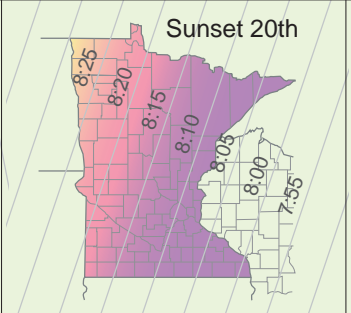

SUNDAY

MONDAY

TUESDAY

WEDNESDAY

THURSDAY

FRIDAY

SATURDAY

SUN R/S
6:44 am
7:48 pm

MOON R/S
1:19 pm
4:21 am

NORMALS
Max 52/Min 34

RECORDS
High: 86/1991
Low: 10/1979
Pcpn: 2.58/2006
Snow: 6.0/1962

Rama Navami

SUN R/S
6:42 am
7:49 pm

MOON R/S
2:31 pm
4:48 am

NORMALS
Max 53/Min 34

RECORDS
High: 83/1991
Low: 6/1936
Pcpn: 1.72/1919
Snow: 8.9/1923

SUN R/S
6:40 am
7:50 pm

MOON R/S
3:40 pm
5:10 am

NORMALS
Max 53/Min 34

RECORDS
High: 83/1991
Low: 9/1997
Pcpn: 0.73/1906
Snow: 5.0/1980

SUN R/S
6:38 am
7:51 pm

MOON R/S
4:46 pm
5:28 am

NORMALS
Max 54/Min 35

RECORDS
High: 81/1930
Low: 15/1997
Pcpn: 0.75/1919
Snow: 5.5/1894

Duluth
High: 65/1925
Low: -4/1975

SUN R/S
6:37 am
7:53 pm

MOON R/S
5:50 pm
5:44 am

NORMALS
Max 54/Min 35

RECORDS
High: 88/1977
Low: 18/1962
Pcpn: 1.33/1883
Snow: 6.0/1891

SUN R/S
6:35 am
7:54 pm

MOON R/S
6:54 pm
5:59 am

NORMALS
Max 55/Min 36

RECORDS
High: 83/1968,1890
Low: 12/1940
Pcpn: 1.58/1887
Snow: 5.7/1929

9:15 pm: First Quarter Moon

SUN R/S
6:33 am
7:55 pm

MOON R/S
7:58 pm
6:15 am

NORMALS
Max 55/Min 36

RECORDS
High: 88/2023
Low: 12/1962
Pcpn: 0.67/1983
Snow: 6.6/2020

9:23 pm: Spica
0.35° North of Moon

7:22 pm: Full Moon

13 hrs 22 mins daylight

Passover begins

SUN R/S
6:31 am
7:56 pm

MOON R/S
9:03 pm
6:32 am

NORMALS
Max 56/Min 36

RECORDS
High: 87/2023
Low: 2/1962
Pcpn: 0.94/1991
Snow: 8.5/1928

5:48 pm: Moon apogee; 252,460 miles

SUN R/S
6:30 am
7:58 pm

MOON R/S
10:10 pm
6:52 am

NORMALS
Max 56/Min 37

RECORDS
High: 89/2003
Low: 18/1928,1826
Pcpn: 1.56/1983
Snow: 13.6/1983

SUN R/S
6:28 am
7:59 pm

MOON R/S
11:16 pm
7:15 am

NORMALS
Max 57/Min 37

RECORDS
High: 91/2002
Low: 18/2014
Pcpn: 1.19/2012
Snow: 3.5/2018

Tax Day

SUN R/S
6:26 am
8:00 pm

MOON R/S
None
7:45 am

NORMALS
Max 57/Min 38

RECORDS
High: 88/1964
Low: 10/1875
Pcpn: 1.33/2024
Snow: 5.0/1961

6:02 pm: Antares
0.42° North of Moon

St. Cloud
High: 86/1913
Low: 16/1907

SUN R/S
6:24 am
8:01 pm

MOON R/S
12:21 am
8:24 am

NORMALS
Max 57/Min 38

RECORDS
High: 85/1985
Low: 10/1875
Pcpn: 1.44/1975
Snow: 2.7/1939

SUN R/S
6:23 am
8:03 pm

MOON R/S
1:21 am
9:12 am

NORMALS
Max 58/Min 39

RECORDS
High: 89/1985
Low: 21/1953
Pcpn: 1.04/2004
Snow: 6.4/2013

Good Friday

SUN R/S
6:21 am
8:04 pm

MOON R/S
2:13 am
10:12 am

NORMALS
Max 58/Min 39

RECORDS
High: 87/1985
Low: 19/1928
Pcpn: 1.28/1871
Snow: 1.2/1982

13 hrs 43 mins daylight

SUN R/S
6:19 am
8:05 pm

MOON R/S
2:55 am
11:20 am

NORMALS
Max 59/Min 39

RECORDS
High: 83/1980
Low: 21/2013
Pcpn: 0.85/1893
Snow: 8.5/1893

8:35 pm: Last Quarter Moon

Easter Sunday

SUN R/S
6:18 am
8:07 pm

MOON R/S
3:29 am
12:34 pm

NORMALS
Max 59/Min 40

RECORDS
High: 95/1980
Low: 22/1966
Pcpn: 0.74/1912
Snow: 6.6/2002

Mercury Greatest
Western Elongation

SUN R/S
6:16 am
8:08 pm

MOON R/S
3:57 am
1:50 pm

NORMALS
Max 60/Min 40

RECORDS
High: 90/1980
Low: 23/1874
Pcpn: 2.21/2001
Snow: 5.4/1963

Between midnight and dawn April 23:
Lyrids meteor shower peak

Earth Day

SUN R/S
6:14 am
8:09 pm

MOON R/S
4:20 am
3:08 pm

NORMALS
Max 60/Min 41

RECORDS
High: 86/1990
Low: 19/1910
Pcpn: 0.87/1948
Snow: 1.6/1988

International Falls
High: 81/1990
Low: 6/1909